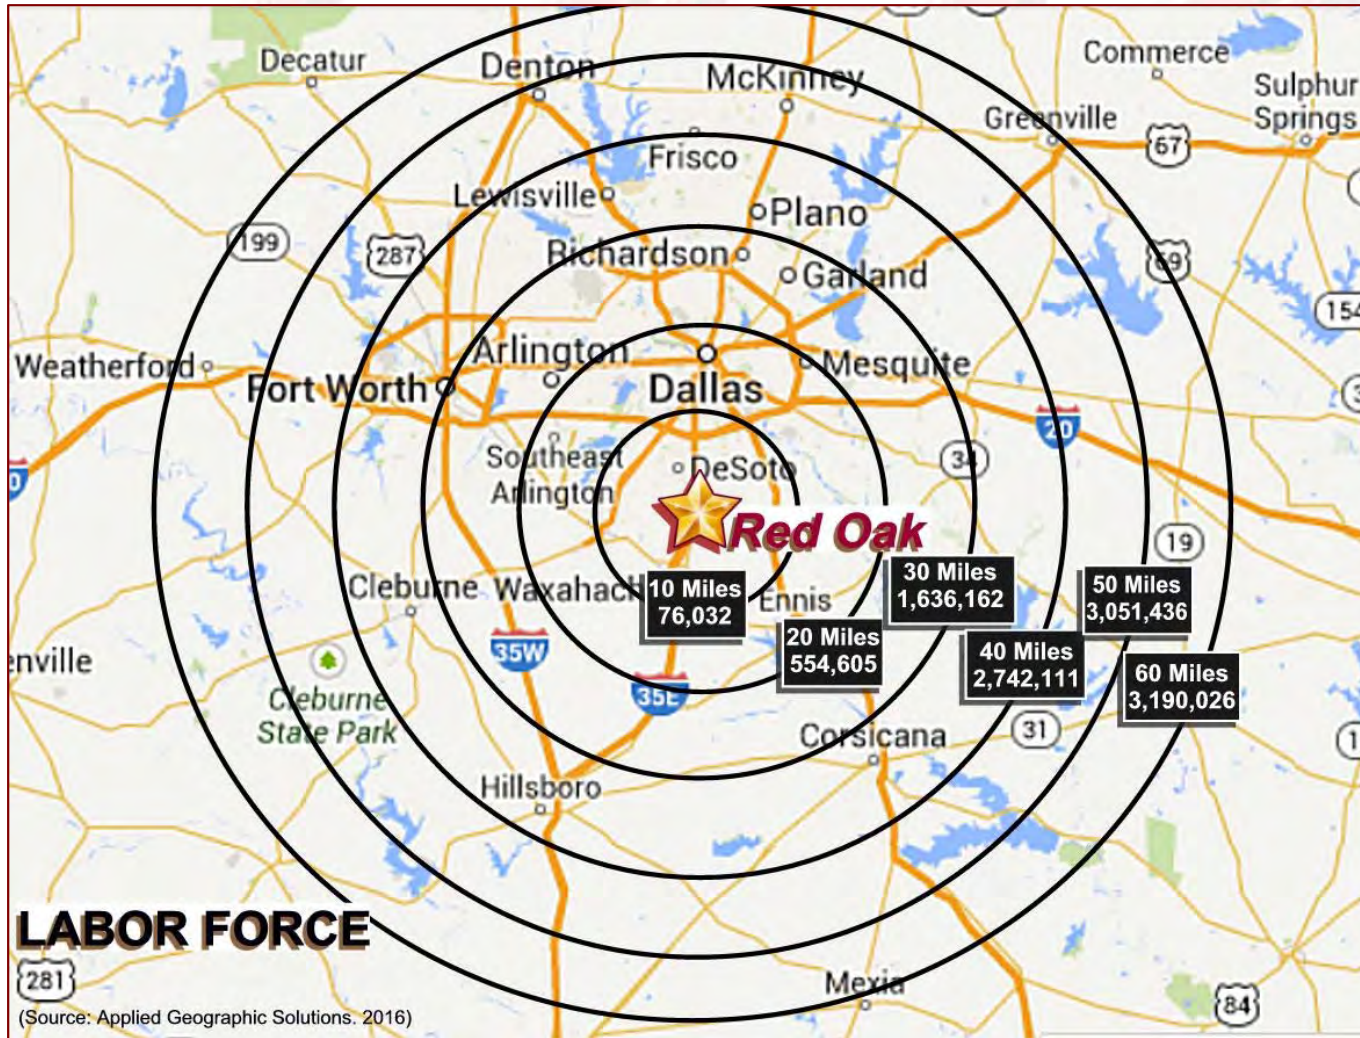

RED OAK, TEXAS

WORKFORCE & LABOR

RED OAK EMPLOYERS

RED OAK, TEXAS

<u>NAME OF FIRM</u>	<u>TYPE OF BUSINESS</u>	<u>NUMBER OF EMPLOYEES</u>
TRIUMPH AEROSTRUCTURES, LLC	ADVANCED AEROSPACE	1,200
RED OAK INDEPENDENT SCHOOL DISTRICT	EDUCATION (PUBLIC SCHOOL)	890
WALMART SUPER CENTER	GENERAL RETAIL / GROCERY	300
LIFE ACADEMY – THE OAKS CHURCH	EDUCATION (CHARTER SCHOOL)	194
RED OAK HEALTH & REHABILITATION CENTER	MEDICAL AND HEALTH	128
CITY OF RED OAK	LOCAL GOVERNMENT (MUNICIPAL)	92
BROOKSHIRE'S GROCERY	GROCERY	80
WHATABURGER (2 LOCATIONS)	RESTAURANT	76
MCDONALD'S	RESTAURANT	49
NATIONAL FREIGHT INDUSTRIES (NFI)	LOGISTICS AND WAREHOUSING	45
KNAPHEIDE TRUCK EQUIPMENT CENTER-SOUTHWEST	TRUCK EQUIPMENT MANUFACTURER	33
CVS PHARMACY	DRUG STORE (HEALTH AND PERSONAL CARE)	30
TEXAS STATE TECHNICAL COLLEGE NORTH TEXAS	HIGHER EDUCATION (TECHNICAL COLLEGE)	30
BAYLOR FAMILY MEDICAL	MEDICAL AND HEALTH CARE	22
WALGREEN'S PHARMACY	DRUG STORE (HEALTH AND PERSONAL CARE)	21
PANDA EXPRESS	RESTAURANT	20
FOXWORTH GALBRAITH	BUILDING SUPPLIES	16

(SOURCE: EMPLOYMENT DATA. PROVIDED BY INDIVIDUAL RED OAK EMPLOYERS. AS OF MARCH , 2016)

ABUNDANT WORKFORCE

RED OAK & VICINITY

EXCEEDS
3.19 MILLION!

- 10 MILES: 76,032
- 20 MILES: 554,605
- 30 MILES: 1,636,162
- 40 MILES: 2,742,111
- 50 MILES: 3,051,436
- 60 MILES: 3,190,026