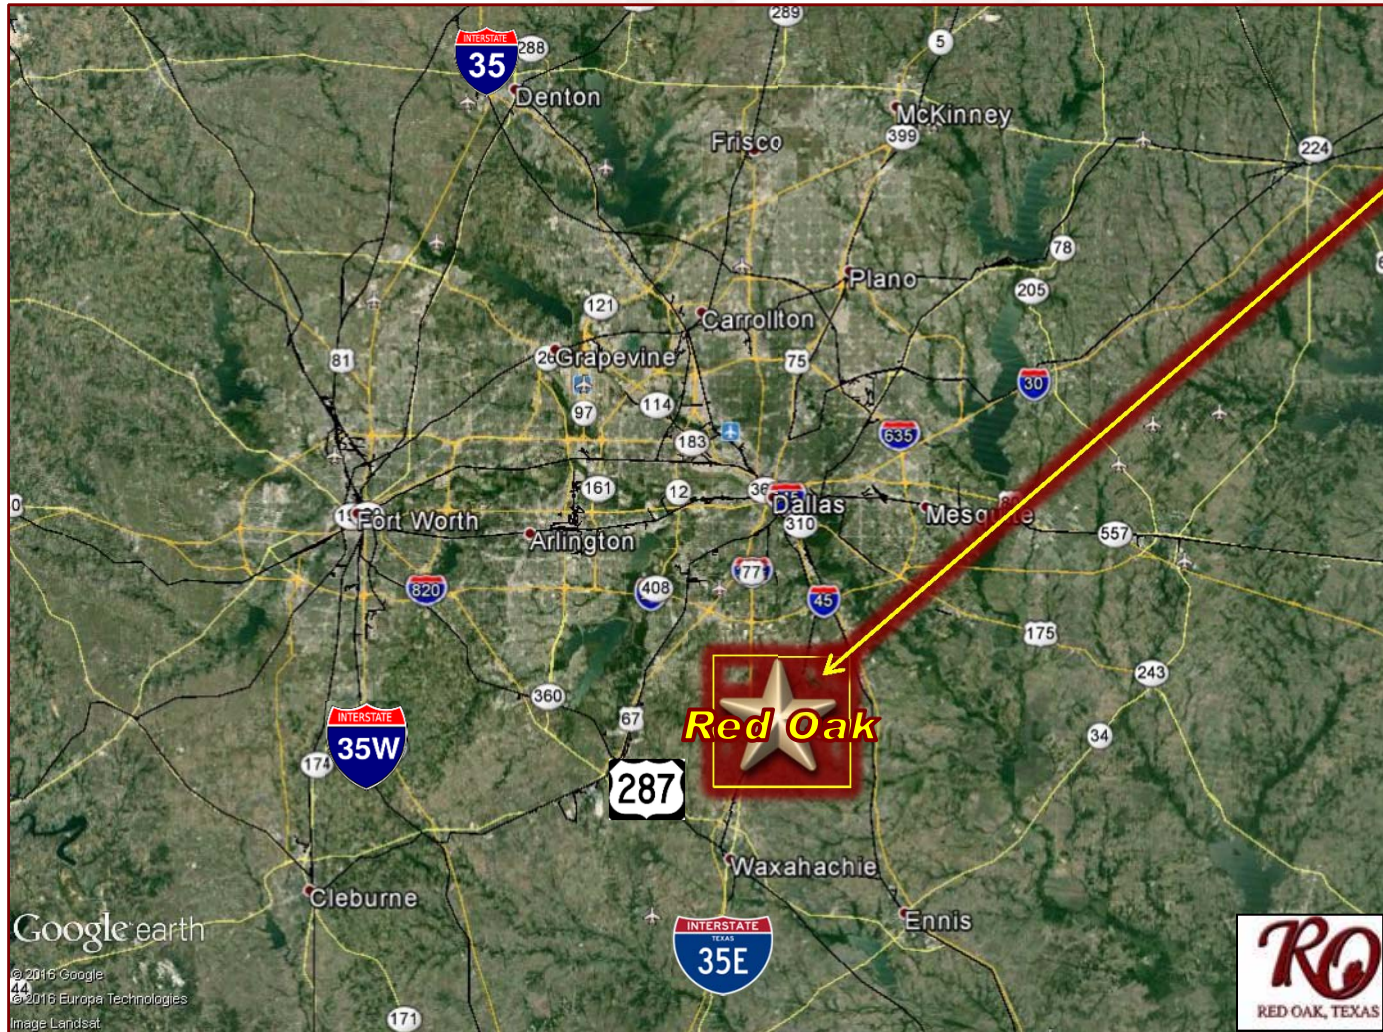

RED OAK, TEXAS

**SUPERIOR  
LOCATION**

RED OAK, TEXAS

# STATE of TEXAS

RED OAK, TEXAS

**RO**  
RED OAK, TEXAS

## **NORTH CENTRAL TEXAS REGION**

- LOCATION,
- LOCATION,
- LOCATION!

✓ DALLAS:  
18 MILES (N)

✓ FT. WORTH:  
42 MILES (NW)

▪ I-35E:  
1.4 MILES / 2 MINUTES

• I-20:  
8 MILES/ 10 MINUTES

• I-45:  
9 MILES/ 15 MINUTES

• I-30:  
28 MILES/ 24 MINUTES

• I-35W:  
43 MILES/ 43 MINUTES

**5 INTERSTATE HIGHWAYS WITHIN 43 MILES / 43 MINUTES!**