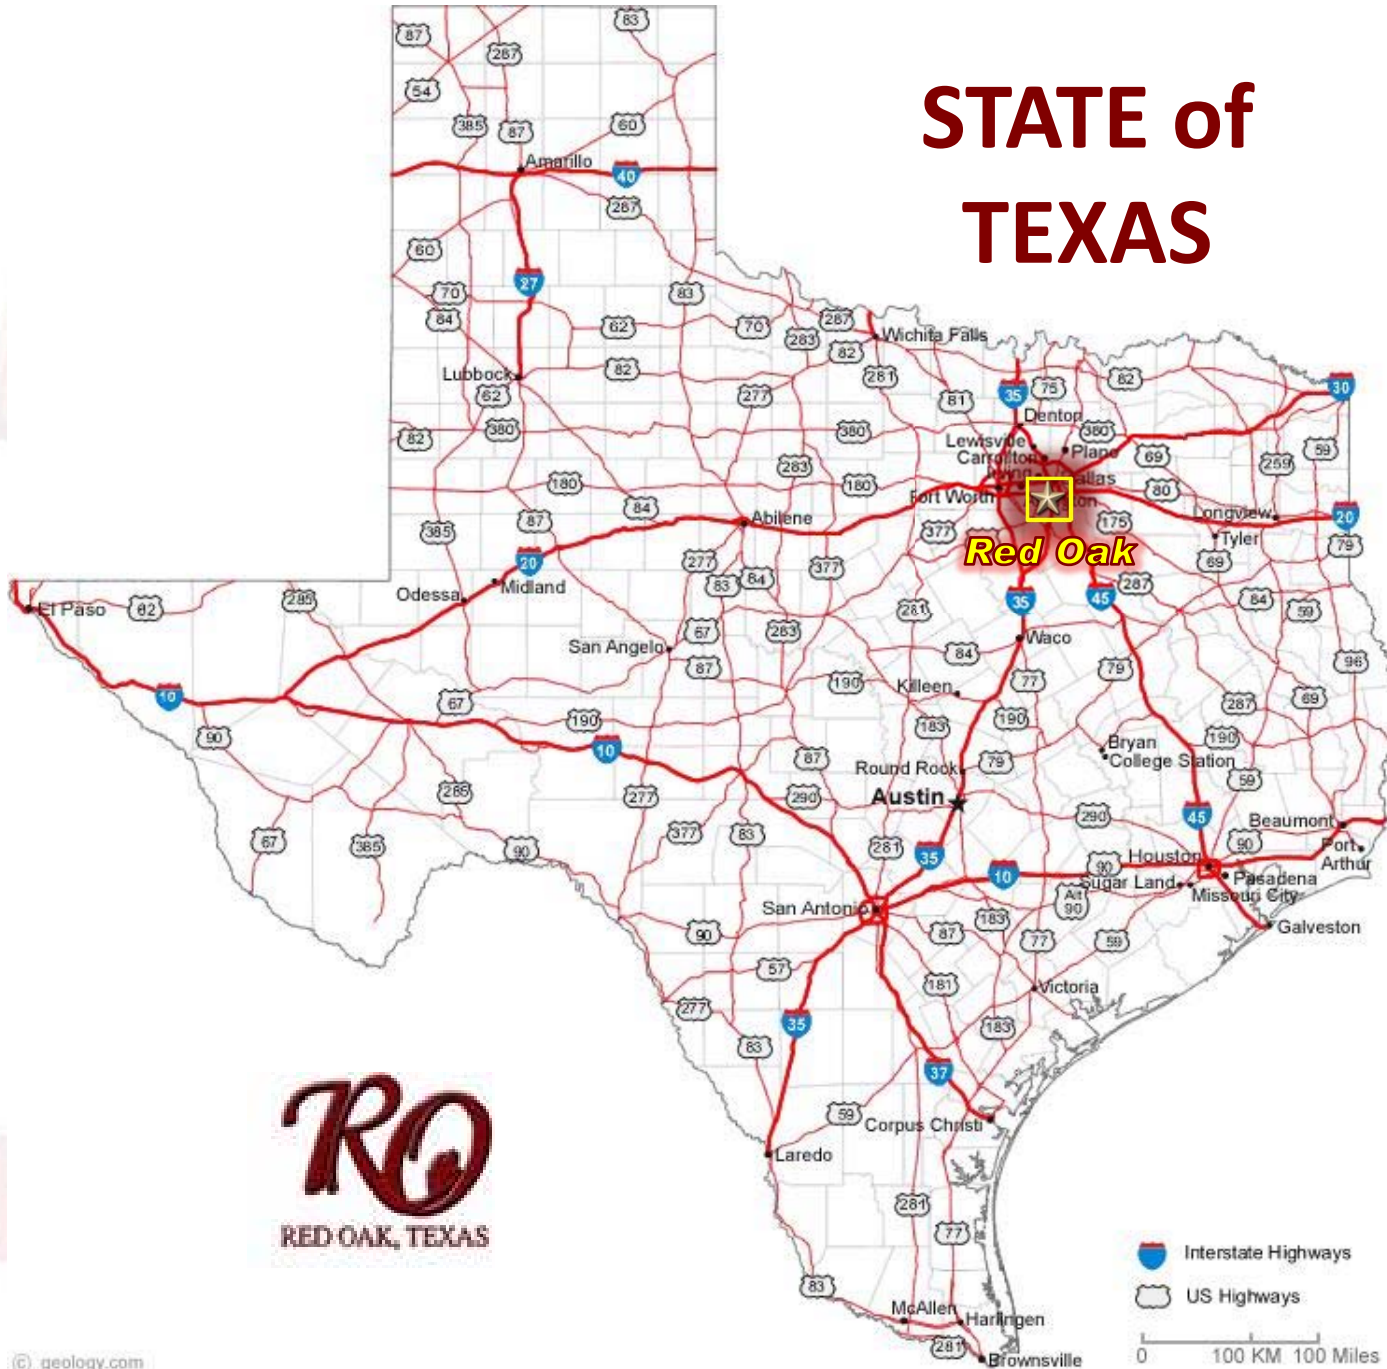

RED OAK, TEXAS

**SUPERIOR  
LOCATION**

RED OAK, TEXAS

# STATE of TEXAS

RED OAK, TEXAS

**RO**  
RED OAK, TEXAS

## **NORTH CENTRAL TEXAS REGION**

- LOCATION,
- LOCATION,
- LOCATION!

✓ DALLAS:  
18 MILES (N)

✓ FT. WORTH:  
42 MILES (NW)

▪ I-35E:  
1.4 MILES / 2 MINUTES

• I-20:  
8 MILES/ 10 MINUTES

• I-45:  
9 MILES/ 15 MINUTES

• I-30:  
28 MILES/ 24 MINUTES

• I-35W:  
43 MILES/ 43 MINUTES

**5 INTERSTATE HIGHWAYS WITHIN 43 MILES / 43 MINUTES!**