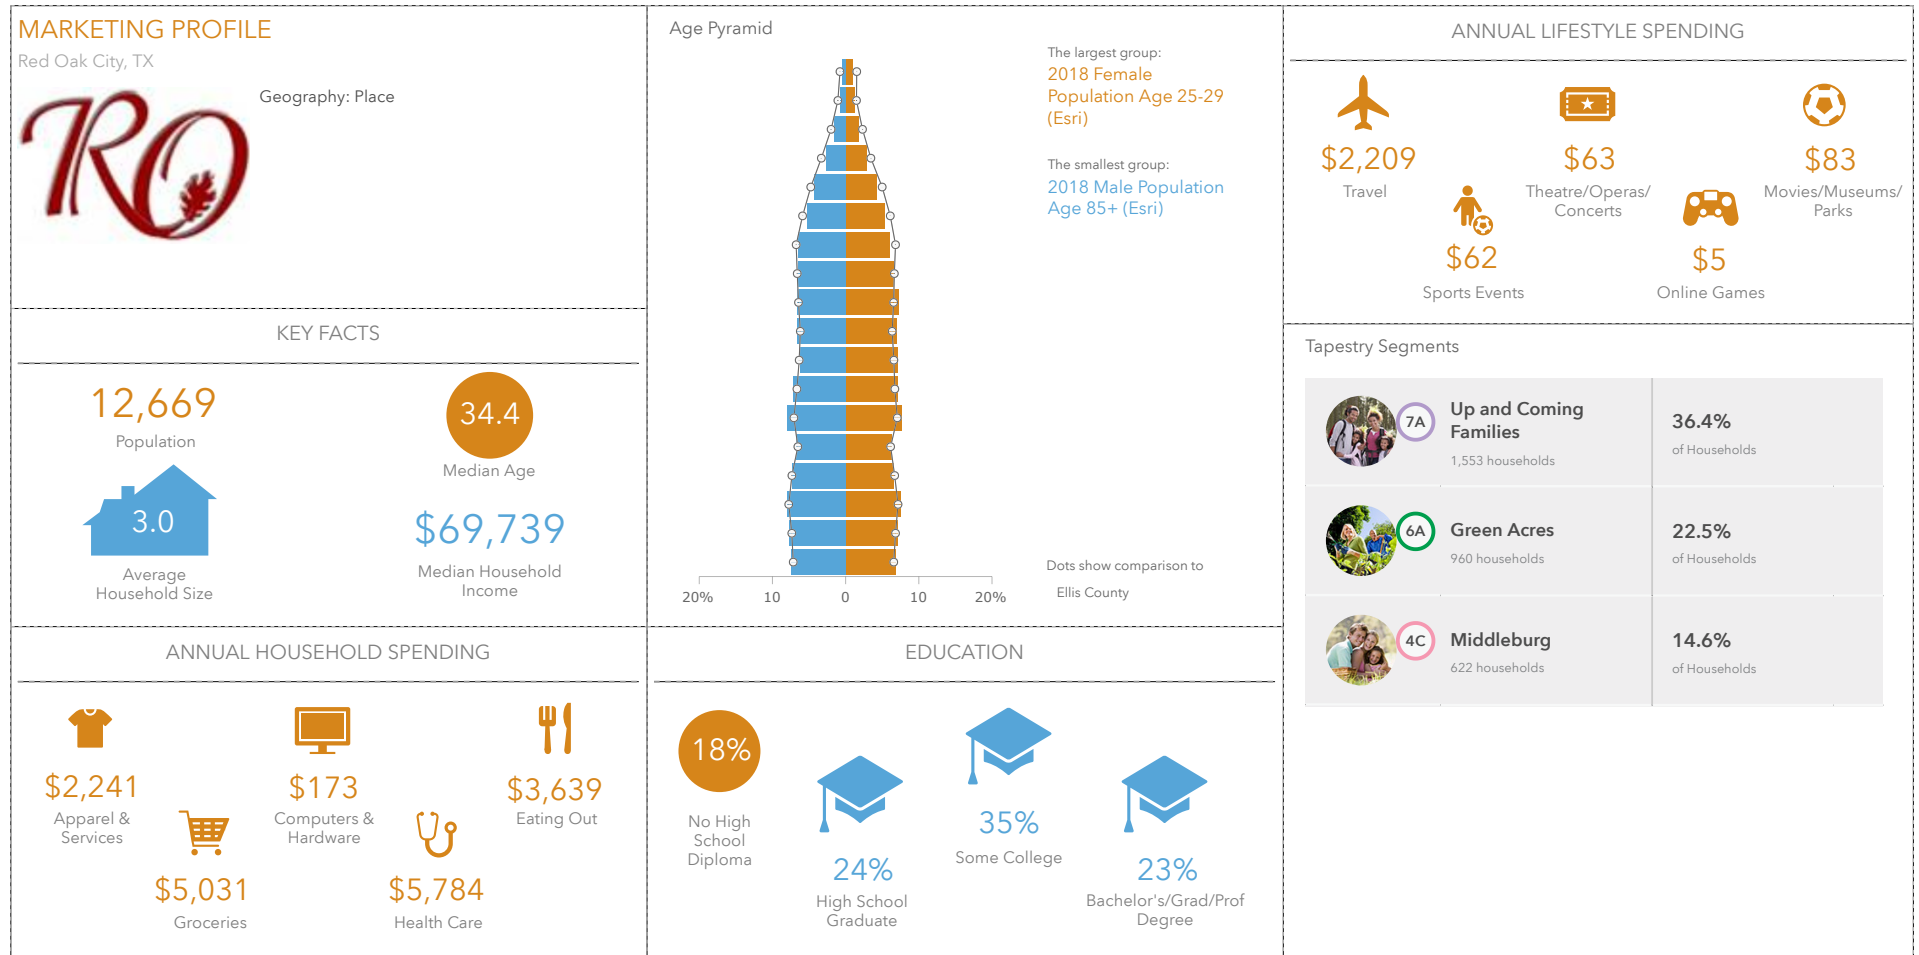

# Marketing Profile

Red Oak City, TX  
 Red Oak City, TX (4861196)  
 Geography: Place

Prepared by Esri

Source: This infographic contains data provided by Esri, Esri and Bureau of Labor Statistics. The vintage of the data is 2018.