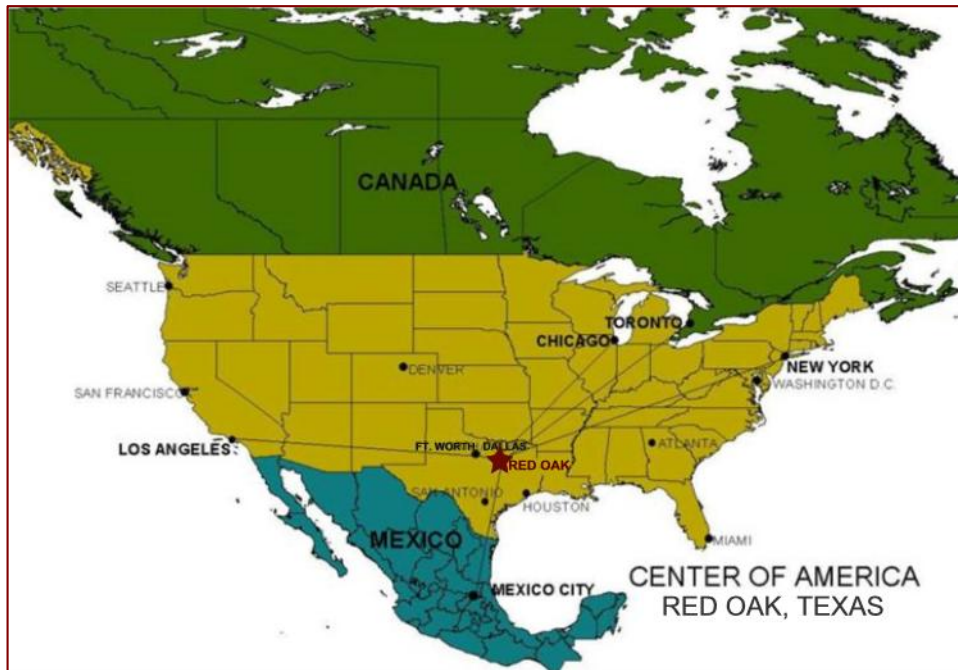

AIR TRAVEL WORLDWIDE ACCESSIBILITY

**4 HOURS TO EAST & WEST COASTS:
50 MILLION PEOPLE & 70+ MAJOR MARKETS
WITHIN 24 HOURS**

191 WORLDWIDE DESTINATIONS

- **D/FW AIRPORT • 38 MILES / 39 MINS.**
 - 191 DESTINATIONS WORLDWIDE
 - 55 GATES
 - 20 PASSENGER AIRLINES
 - 7 RUNWAYS
- **WORLD RANKINGS:**
 - 4TH - OPERATIONS
 - 8TH - PASSENGERS
- **DALLAS LOVE • 24 MILES / 26 MINS.**
 - 10 MAJOR US DESTINATIONS
 - 19 GATES
 - 2 TERMINALS
 - 4 PASSENGER AIRLINES
 - 8 MILLION PASSENGERS PER YEAR